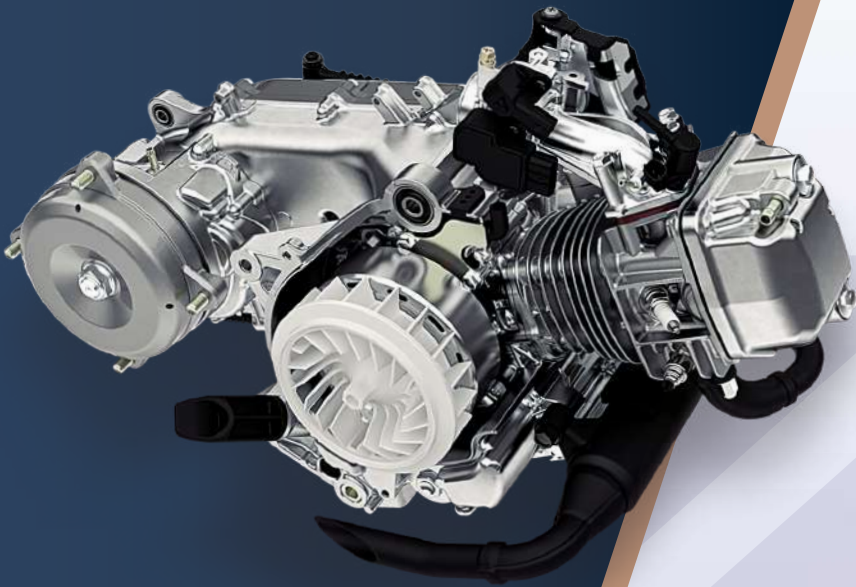

Smart Technology

The Activa110 is packed with cutting-edge smart features and the latest technology to enhance your riding experience.

TFT Screen Display

The Activa's fully loaded meter features a superb display for great daytime and nighttime visibility, with its 10.67cm TFT display, which also provides multi-angle viewing and ensures high image quality. The screen also features three adjustable brightness levels.

Idling Stop System

Activa 110's Idling Stop System optimizes fuel efficiency by intelligently adapting to your riding patterns.

Efficiency, Fine Tuned

The Activa features a TFT meter to monitor fuel consumption, efficiency, and remaining distance during your ride.

Live Mileage Indicator

It displays live fuel efficiency throughout the ride.

Average Mileage

It displays overall fuel consumption during the trip.

Range

It displays the distance you can travel with remaining fuel in the tank.

Eco-Indicator

Tracks real-time driving conditions to maintain fuel efficiency on a real-time basis.

PGM-FI FUEL INJECTION

Intelligent PGM-FI system for optimum air-fuel ratio that provides superior performance, fuel savings, and reliable starts in any weather and lowered emissions.